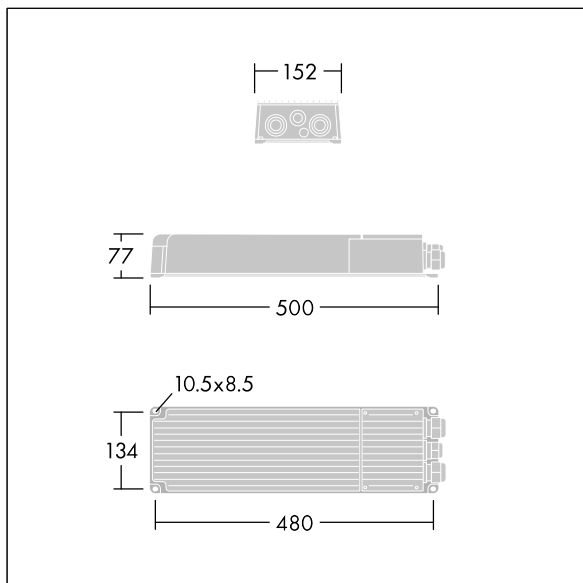

## Altis Gen5

Class I, DALI 2 programmable gearbox, with 3 independent output channels and IP66 enclosure, for TV broadcasting applications. Suitable for dedicated 432 / 456 / 480 / 504 LED Altis floodlight, to be installed remotely up to 200m from the floodlight. Nominal input voltage: 200-440, output current 1250mA with DALI 2 configurable single-channel, IEEE 1789 flicker recommended practice compliant suitable for super slow motion camera filming, surge level 10kV for both common mode and differential.

Connection from mains via terminal blocks. Mains supply must be fused according to local safety regulations.

Weight: 5.6 kg.

TLG\_ALG5\_F\_GB\_LE\_2100W.jpg

TLG\_ALG5\_M\_GB\_LE\_2100W.wmf

I valori contrassegnati con l'asterisco (\*) sono valori di misurazione. I valori si riferiscono a una temperatura ambiente di 25°C salvo diversa specifica.