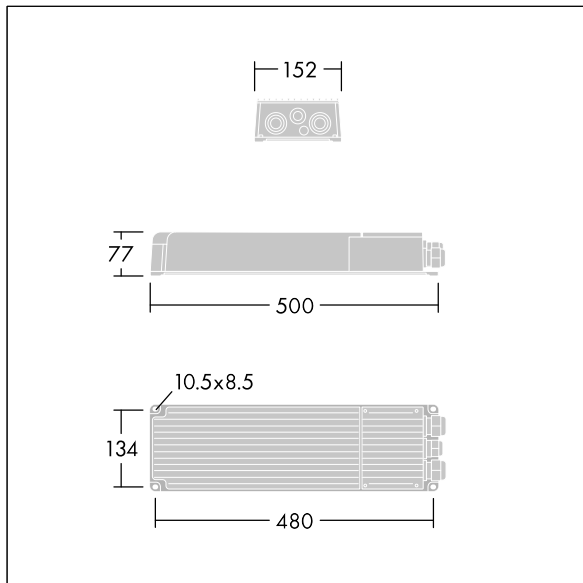

## Altis Gen5

Class I, DALI 2 programmable gearbox, with 3 independent output channels and IP66 enclosure, for TV broadcasting applications. Suitable for dedicated 432 / 456 / 480 / 504 LED Altis floodlight, to be installed remotely up to 200m from the floodlight. Nominal input voltage: 200-440, output current 850mA with DALI 2 configurable single-channel, IEEE 1789 flicker recommended practice compliant suitable for super slow motion camera filming, surge level 10kV for both common mode and differential.

Connection from mains via terminal blocks. Mains supply must be fused according to local safety regulations.

Weight: 5.8 kg.

TLG\_ALG5\_F\_GB\_LE\_2100W.jpg

TLG\_ALG5\_M\_GB\_LE\_2100W.wmf

I valori contrassegnati con l'asterisco (\*) sono valori di misurazione. I valori si riferiscono a una temperatura ambiente di 25°C salvo diversa specifica.