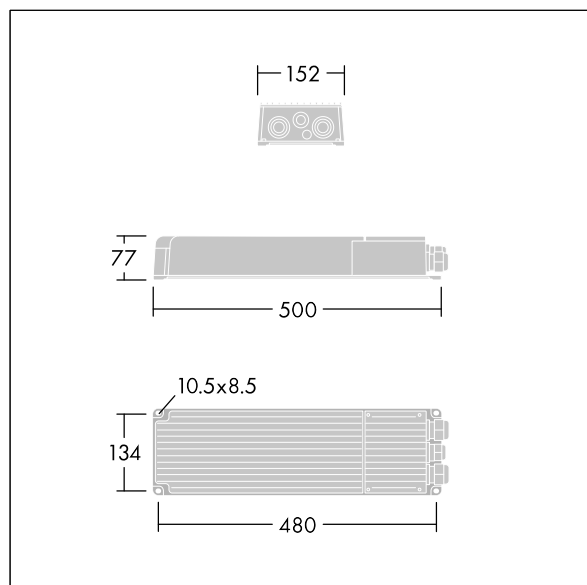

Altis Gen5

THORN

96684148 ALG5 GB LE 2100W 1.05A 550V 3CH DA

IP66	IK08				T _a 45	
------	------	---	---	---	-------------------	--

Altis Gen5

Class I, DALI 2 programmable gearbox, with 3 independent output channels and IP66 enclosure, for TV broadcasting applications. Suitable for dedicated 432 / 456 / 480 / 504 LED Altis floodlight, to be installed remotely up to 200m from the floodlight. Nominal input voltage: 200-440, output current 1050mA with DALI 2 configurable single-channel, IEEE 1789 flicker recommended practice compliant suitable for super slow motion camera filming, surge level 10kV for both common mode and differential.

Connection from mains via terminal blocks. Mains supply must be fused according to local safety regulations.

Weight: 5.8 kg.

TLG_ALG5_F_GB_LE_2100W.jpg

TLG_ALG5_M_GB_LE_2100W.wmf

I valori contrassegnati con l'asterisco (*) sono valori di misurazione. I valori si riferiscono a una temperatura ambiente di 25°C salvo diversa specifica.