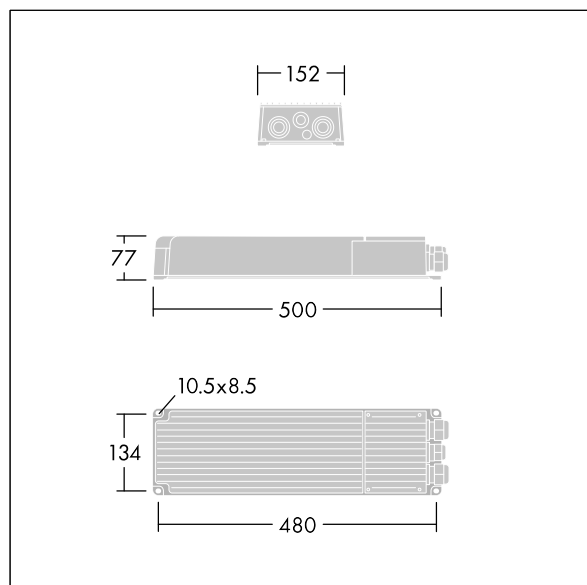

Altis Gen5

THORN

96684147 ALG5 GB LE 2100W 1.40A 550V 3CH DA

IP66	IK08				T _a 45	
------	------	---	---	---	-------------------	--

Altis Gen5

Class I, DALI 2 programmable gearbox, with 3 independent output channels and IP66 enclosure, for TV broadcasting applications. Suitable for dedicated 432 / 456 / 480 / 504 LED Altis floodlight, to be installed remotely up to 200m from the floodlight. Nominal input voltage: 200-440, output current 1400mA with DALI 2 configurable single-channel, IEEE 1789 flicker recommended practice compliant suitable for super slow motion camera filming, surge level 10kV for both common mode and differential.

Connection from mains via terminal blocks. Mains supply must be fused according to local safety regulations.

Weight: 5.8 kg.

TLG_ALG5_F_GB_LE_2100W.jpg

TLG_ALG5_M_GB_LE_2100W.wmf

I valori contrassegnati con l'asterisco (*) sono valori di misurazione. I valori si riferiscono a una temperatura ambiente di 25°C salvo diversa specifica.