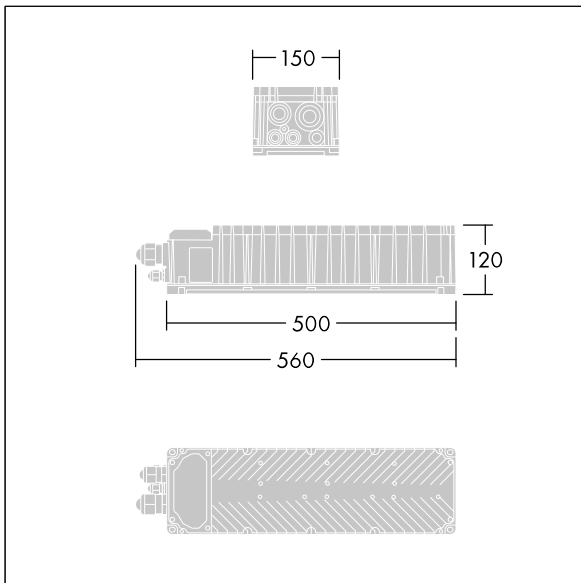

Altis Gen5

THORN

96671928 ALG5 GB 2052W 0.70A 565V 3CH DA

IP66 IK08    Ta45

Altis Gen5

Class I, DALI 2 programmable gearbox, with 3 independent output channels and IP66 enclosure, for TV broadcasting applications. Suitable for dedicated 432 / 456 / 480 / 504 LED Altis floodlight, to be installed remotely up to 200m from the floodlight. Nominal input voltage: 200-440, output current 700mA with DALI 2 configurable single-channel, IEEE 1789 flicker recommended practice compliant suitable for super slow motion camera filming, surge level 10kV for both common mode and differential.

Connection from mains via terminal blocks. Mains supply must be fused according to local safety regulations.

Weight: 6.2 kg.

TLG_ALT5_F_GB_1700.jpg

TLG_ALT5_M_GB.wmf

I valori contrassegnati con l'asterisco (*) sono valori di misurazione. I valori si riferiscono a una temperatura ambiente di 25°C salvo diversa specifica.