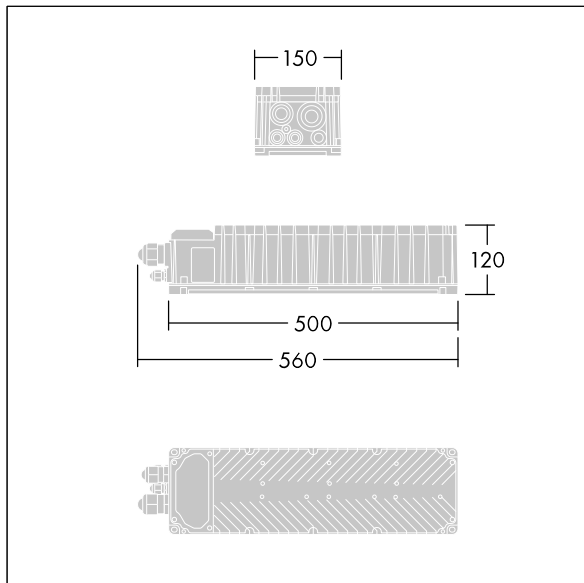

## Altis Gen5

Class I, DALI 2 programmable gearbox, with 3 independent output channels and IP66 enclosure, for TV broadcasting applications. Suitable for dedicated 432 / 456 / 480 / 504 LED Altis floodlight, to be installed remotely up to 200m from the floodlight. Nominal input voltage: 200-440, output current 850mA with DALI 2 configurable single-channel, IEEE 1789 flicker recommended practice compliant suitable for super slow motion camera filming, surge level 10kV for both common mode and differential.

Connection from mains via terminal blocks. Mains supply must be fused according to local safety regulations.

Weight: 6.2 kg.

TLG\_ALT5\_F\_GB\_1700.jpg

TLG\_ALT5\_M\_GB.wmf

I valori contrassegnati con l'asterisco (\*) sono valori di misurazione. I valori si riferiscono a una temperatura ambiente di 25°C salvo diversa specifica.