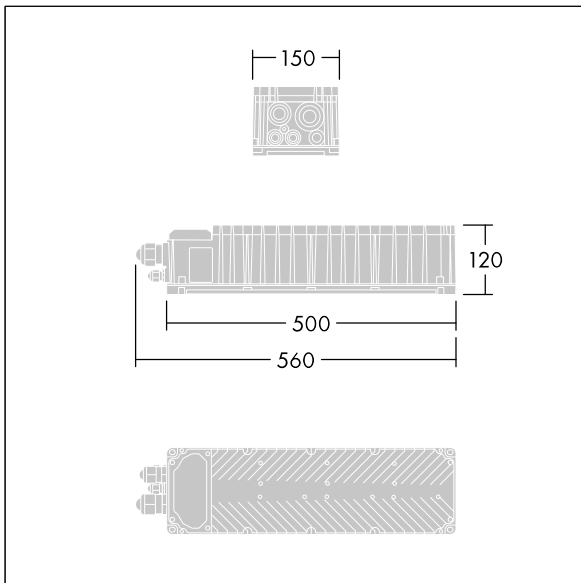

Altis Gen5

96671925 ALG5 GB 2052W 1.25A 565V 3CH DA

THORN

IP66 IK08    Ta45

Altis Gen5

Class I, DALI 2 programmable gearbox, with 3 independent output channels and IP66 enclosure, for TV broadcasting applications. Suitable for dedicated 432 / 456 / 480 / 504 LED Altis floodlight, to be installed remotely up to 200m from the floodlight. Nominal input voltage: 200-440, output current 1250mA with DALI 2 configurable single-channel, IEEE 1789 flicker recommended practice compliant suitable for super slow motion camera filming, surge level 10kV for both common mode and differential.

Connection from mains via terminal blocks. Mains supply must be fused according to local safety regulations.

Weight: 6.2 kg.

TLG_ALT5_F_GB_1700.jpg

TLG_ALT5_M_GB.wmf

I valori contrassegnati con l'asterisco (*) sono valori di misurazione. I valori si riferiscono a una temperatura ambiente di 25°C salvo diversa specifica.