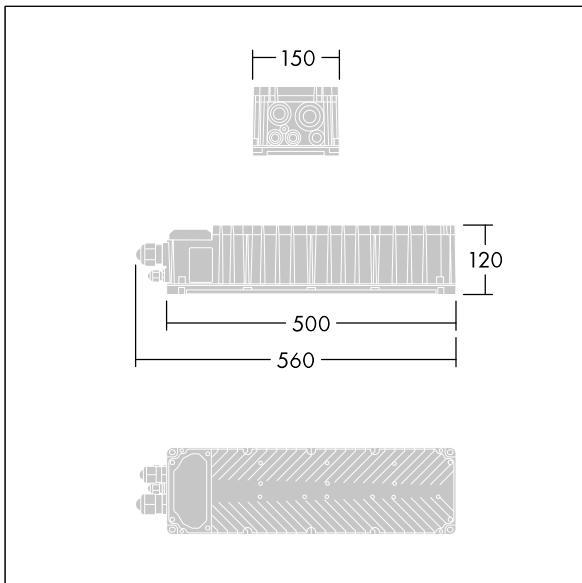

Altis Gen5

THORN

96671924 ALG5 GB 2052W 1.40A 565V 3CH DA

IP66 IK08    Ta45

Altis Gen5

Class I, DALI 2 programmable gearbox, with 3 independent output channels and IP66 enclosure, for TV broadcasting applications. Suitable for dedicated 432 / 456 / 480 / 504 LED Altis floodlight, to be installed remotely up to 200m from the floodlight. Nominal input voltage: 200-440, output current 1400mA with DALI 2 configurable single-channel, IEEE 1789 flicker recommended practice compliant suitable for super slow motion camera filming, surge level 10kV for both common mode and differential.

Connection from mains via terminal blocks. Mains supply must be fused according to local safety regulations.

Weight: 6.2 kg.

TLG_ALT5_F_GB_1700.jpg

TLG_ALT5_M_GB.wmf

I valori contrassegnati con l'asterisco (*) sono valori di misurazione. I valori si riferiscono a una temperatura ambiente di 25°C salvo diversa specifica.