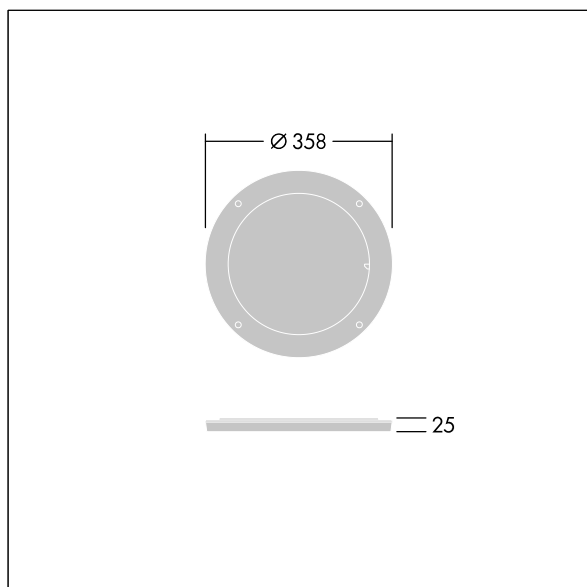

TLG_CONL_M_36-52LHF.wmf

Toutes les valeurs marquées d'un * sont des valeurs nominales. Sauf indication contraire, les valeurs sont applicables pour une température ambiante de 25 °C.

Les produits de Thorn Lighting sont perfectionnés en permanence. Nous nous réservons le droit d'apporter des modifications à nos produits sans autres publications.

© Thorn Lighting