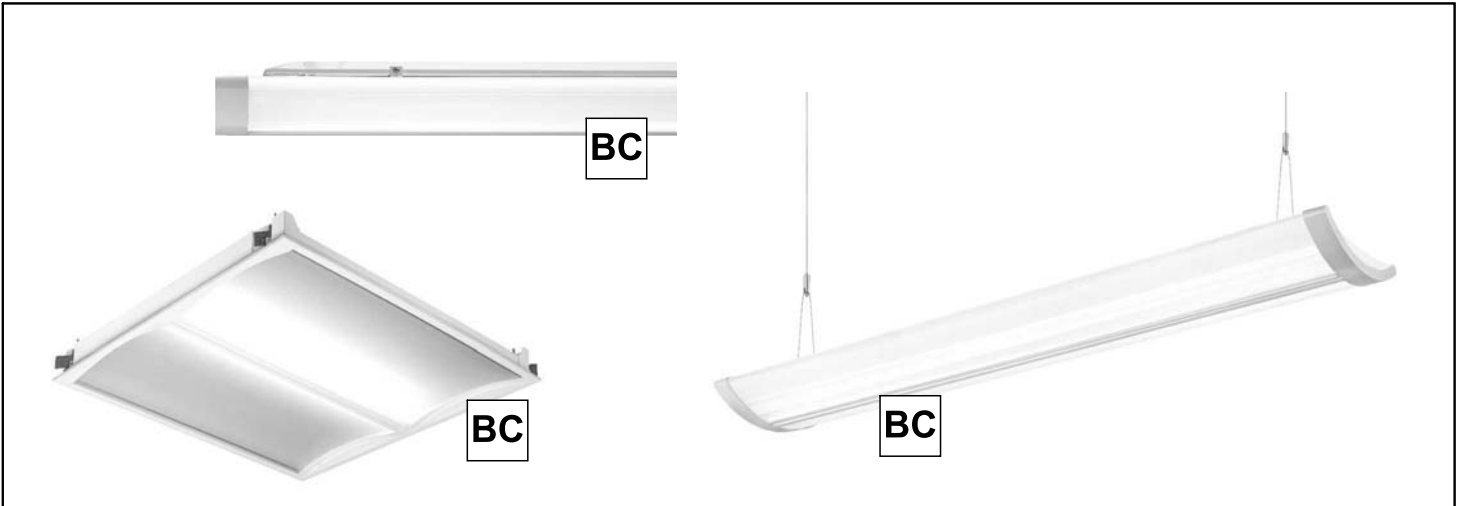

i Product info BC

Documentation

EN

DE

www.tridonic.com/products/basicdim-wireless.asp

i APP store

! Connect 3-PIN/3-POLE only!

i Mounting info