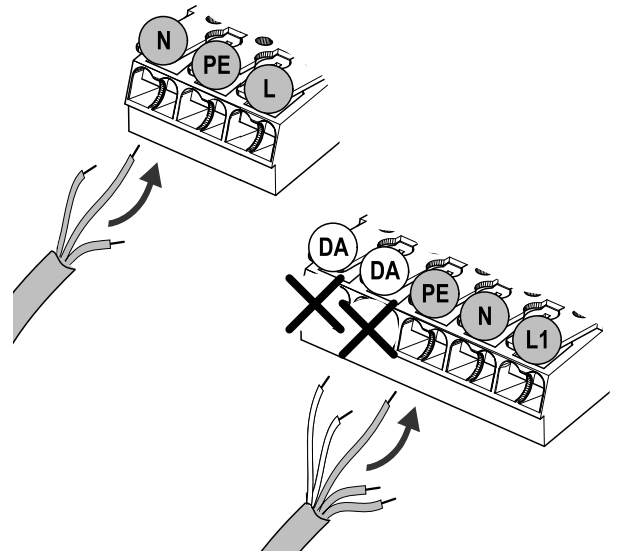

6 HFSX ?

MWS/RF ?

7 Close Geartray

8 Open Geartray

9 Optic Removal

i Product info BC

Documentation

EN

DE

www.tridonic.com/products/basicdim-wireless.asp

i APP store

! Connect 3-PIN/3-POLE only!

i Mounting info